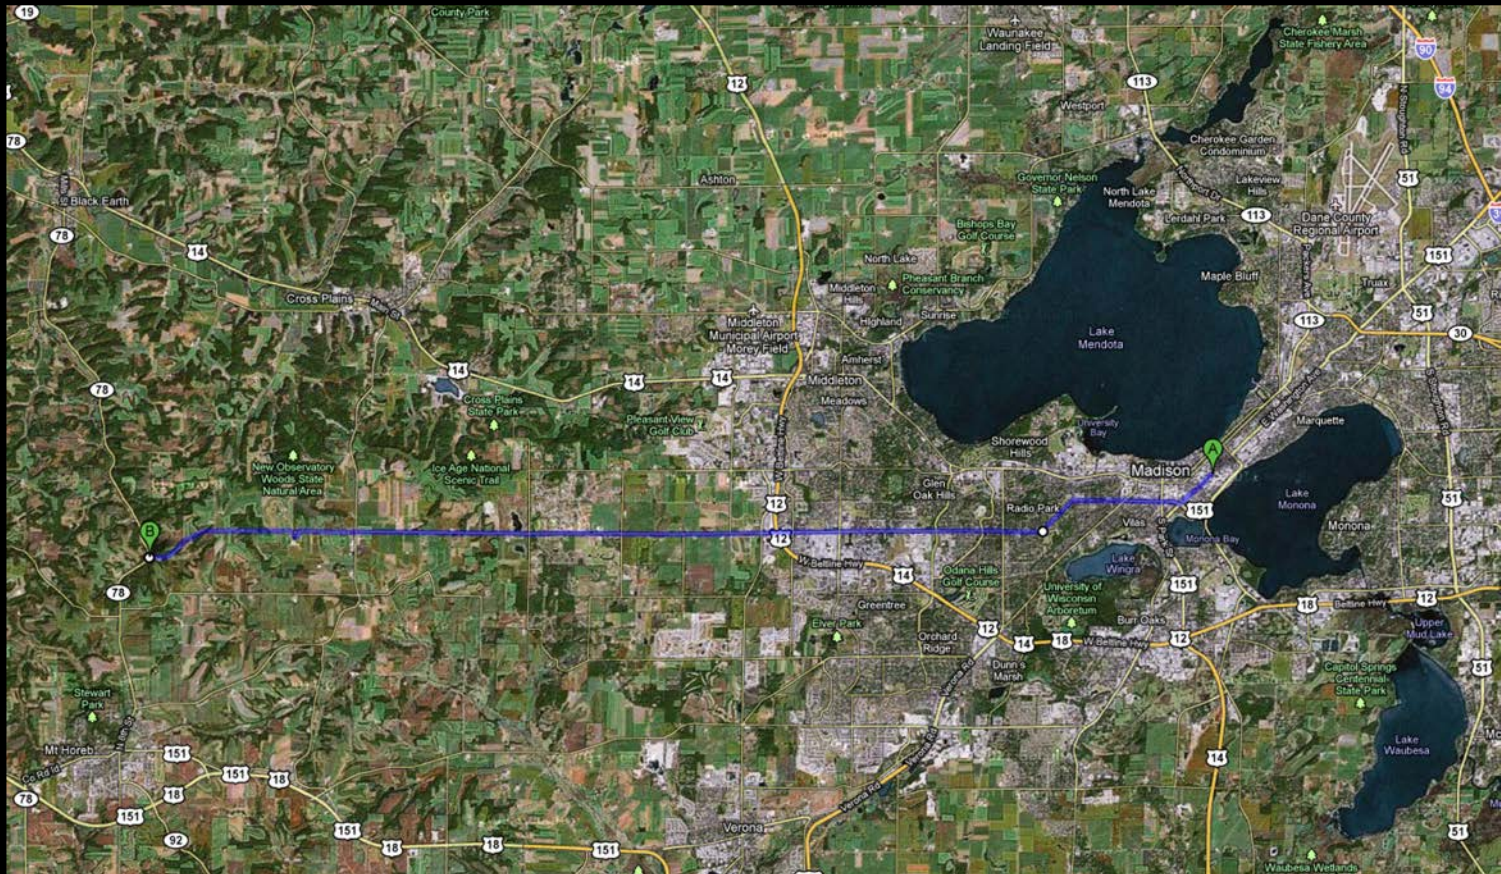

Madison Before It Was Car Country...

Madison
15 Minute Topographic
USGS Quadrangle Map
1890

Madison
15 Minute Topographic
USGS Quadrangle Map
1904

Lake Mendota

Middleton

Shorewood Hills

Madison

Lake Monona

9/5/1955

9/24/1949

2015

2015

(with thanks to Josie Sajbel for map labeling)

3/16/2000

3/16/2000

9/11/1976

Wild

Pastoral

Suburb

City

Wild

Pastoral

Suburb

City

A Transect of American Cultural Landscapes