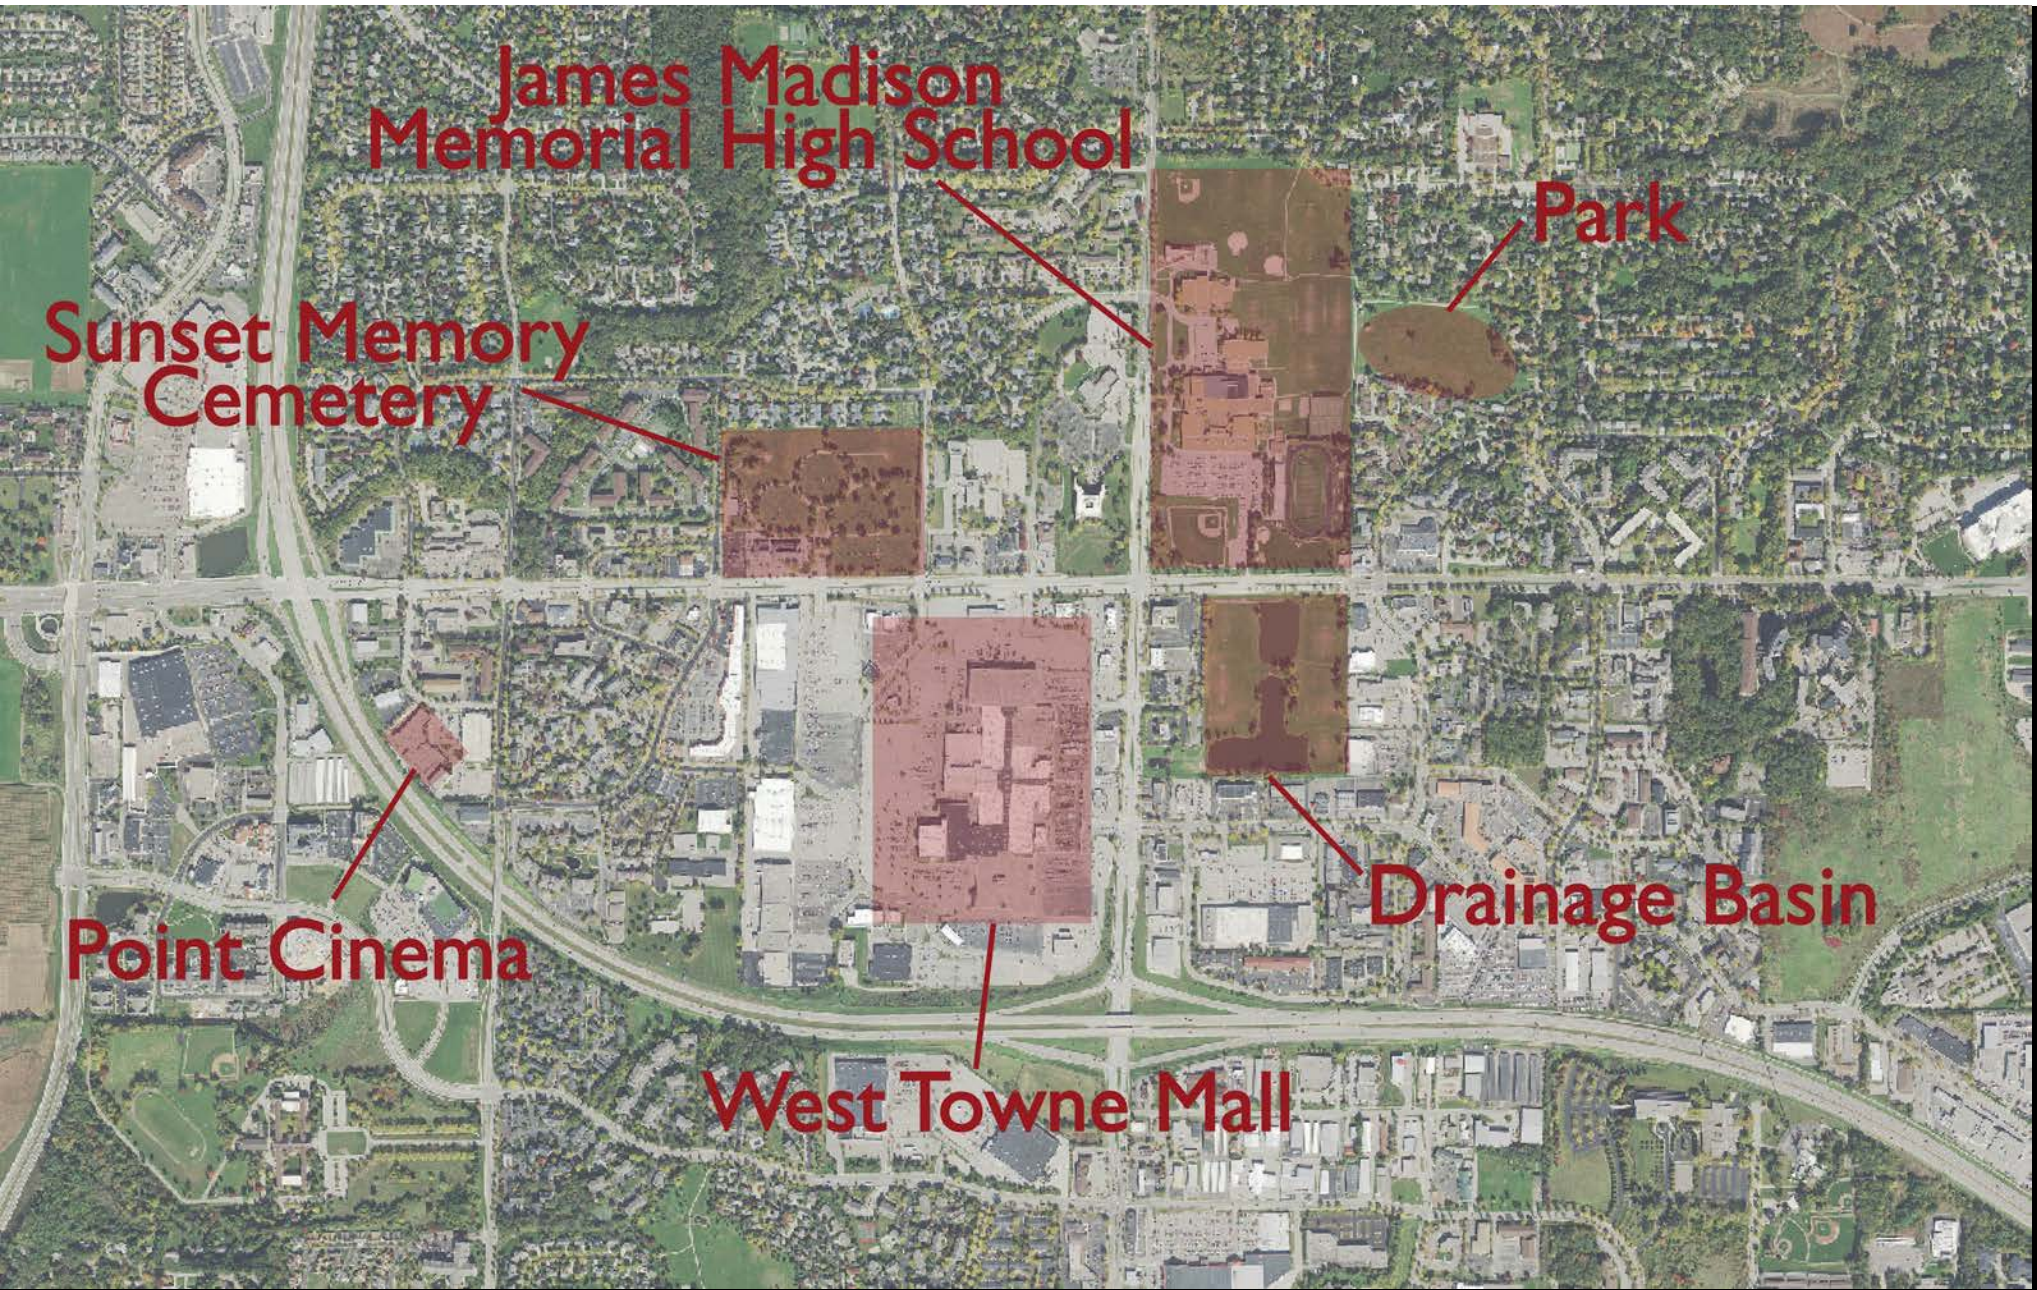

2015

(with thanks to Josie Sajbel for map labeling)