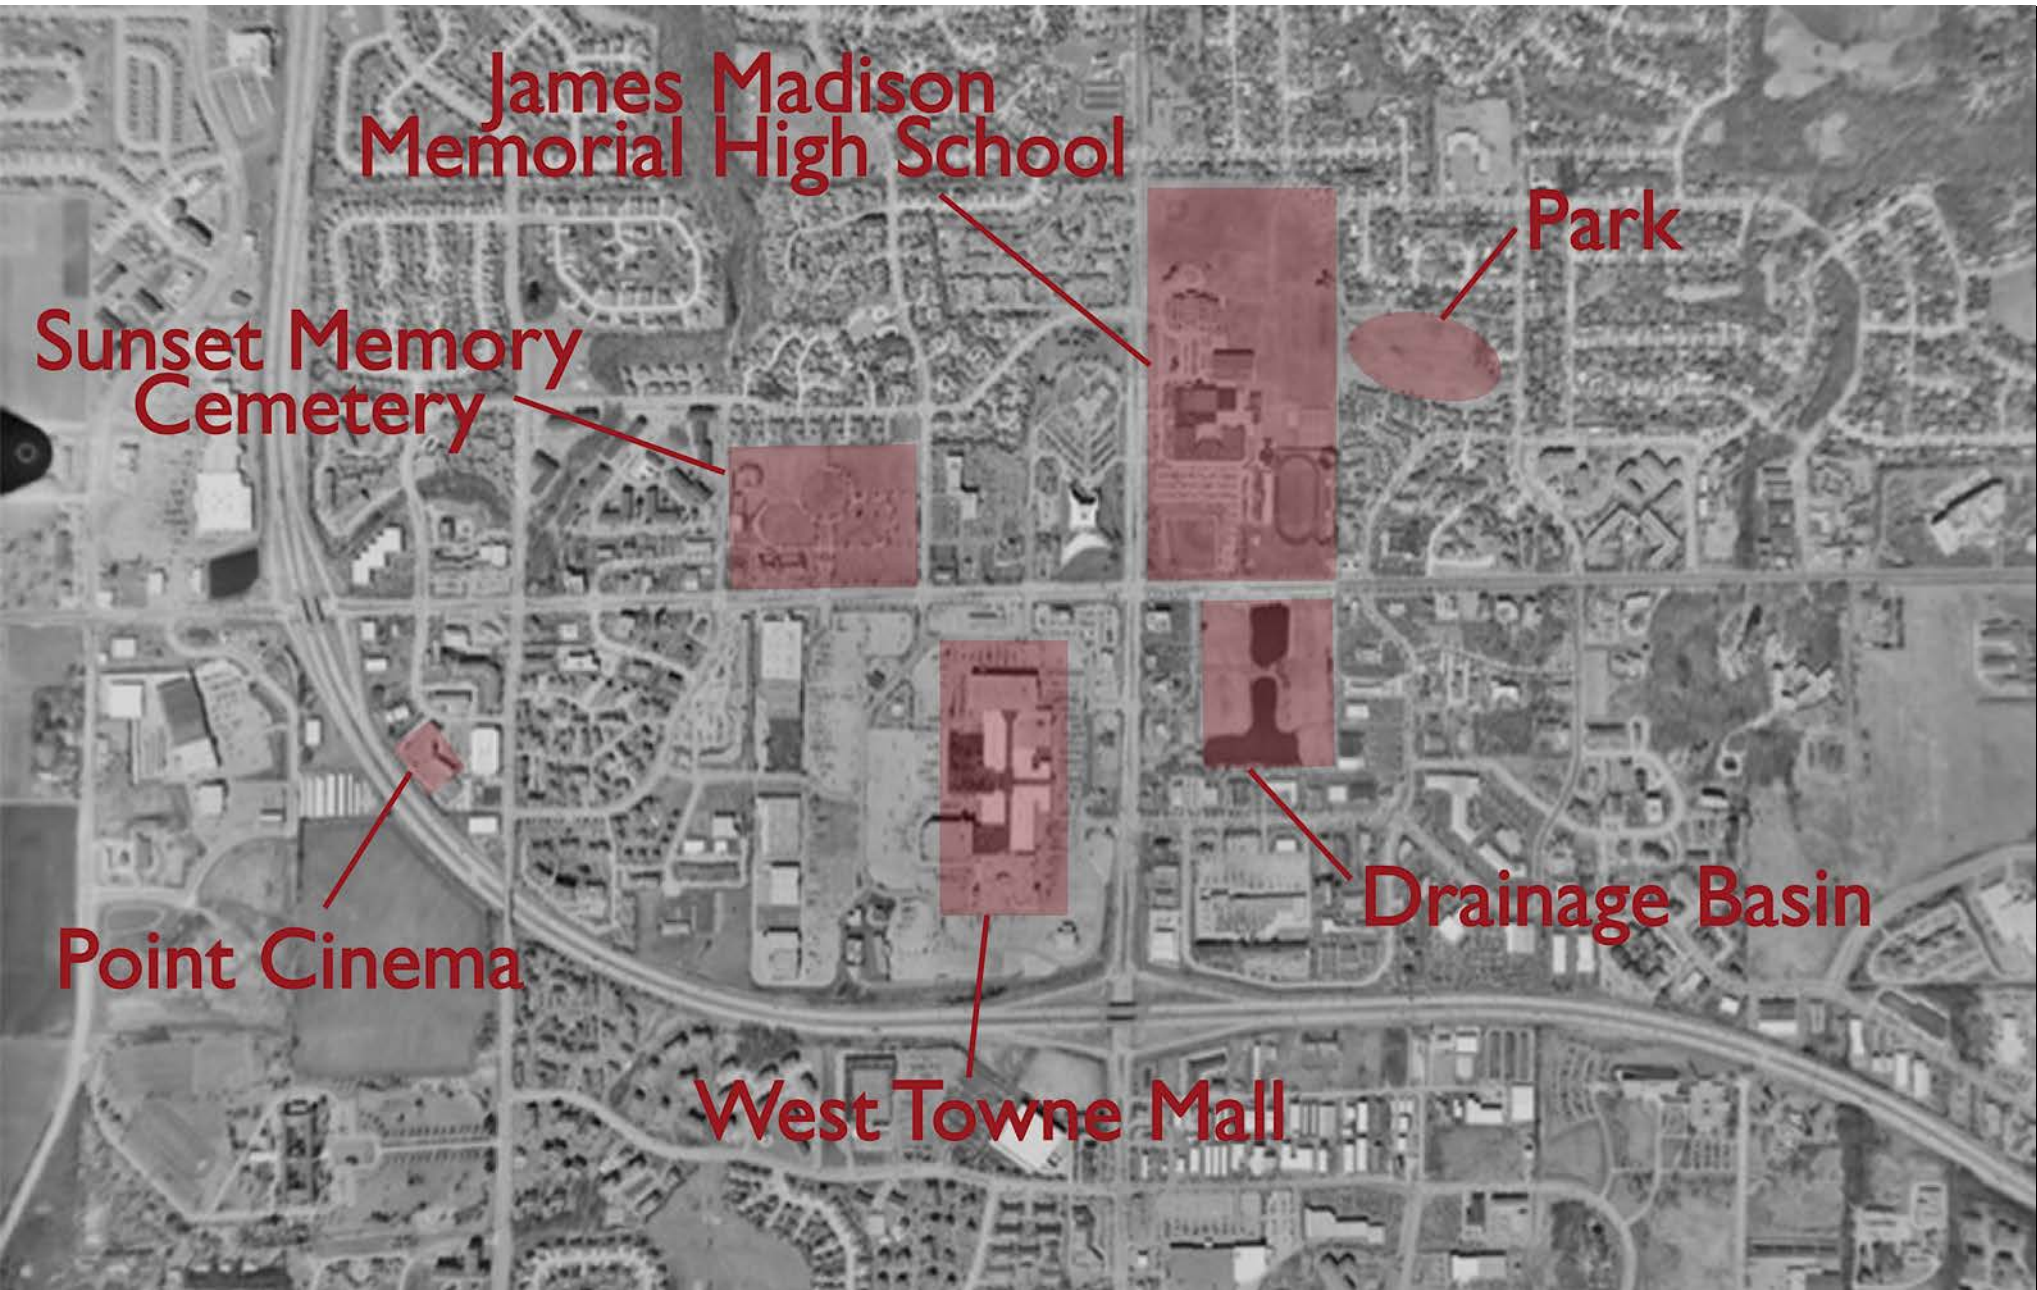

Madison Before It Was Car Country...

Madison
15 Minute Topographic
USGS Quadrangle Map
1890

Madison
15 Minute Topographic
USGS Quadrangle Map
1904

Lake Mendota

Middleton

Shorewood Hills

Madison

Lake Monona

9/5/1955

9/24/1949

2015

2015

(with thanks to Josie Sajbel for map labeling)

3/16/2000

3/16/2000

9/11/1976

9/11/1976

9/4/1968

Sunset Memory
Cemetery

Landfill

Big Sky Drive-in

James Madison
Memorial High School

9/4/1968

Look
Over
Here

A Transect of American Cultural Landscapes