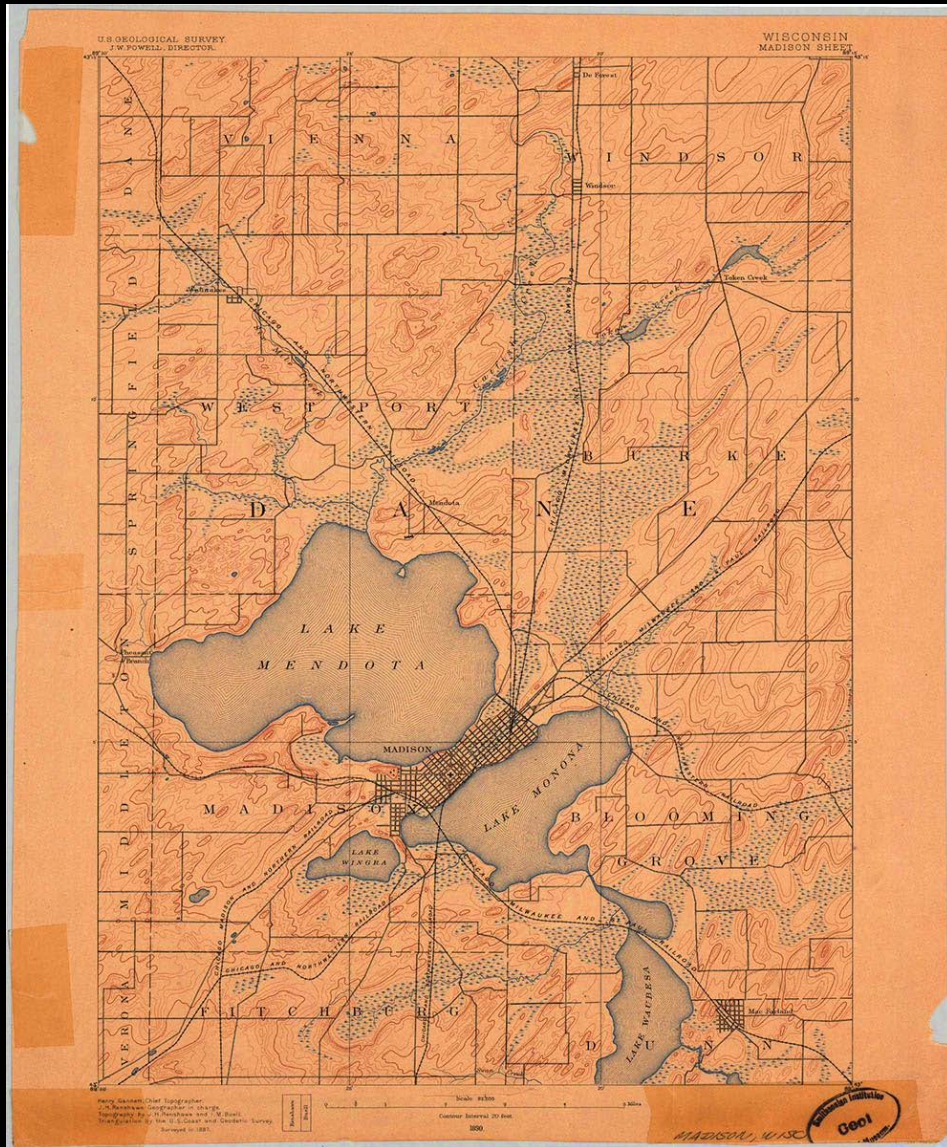

Madison Before It Was Car Country...

Madison
15 Minute Topographic
USGS Quadrangle Map
1890

Madison
15 Minute Topographic
USGS Quadrangle Map
1904

Lake Mendota

Middleton

Shorewood Hills

Madison

Lake Monona

Kevin Lynch
What Time Is This
Place?
1973

2014

2016

2015

3/16/2000

9/11/1976

9/4/1978

9-5-55

9/5/1955

9/24/1949

2015

2015

(with thanks to Josie Sajbel for map labeling)

3/16/2000

3/16/2000

9/11/1976

A Transect of American Cultural Landscapes