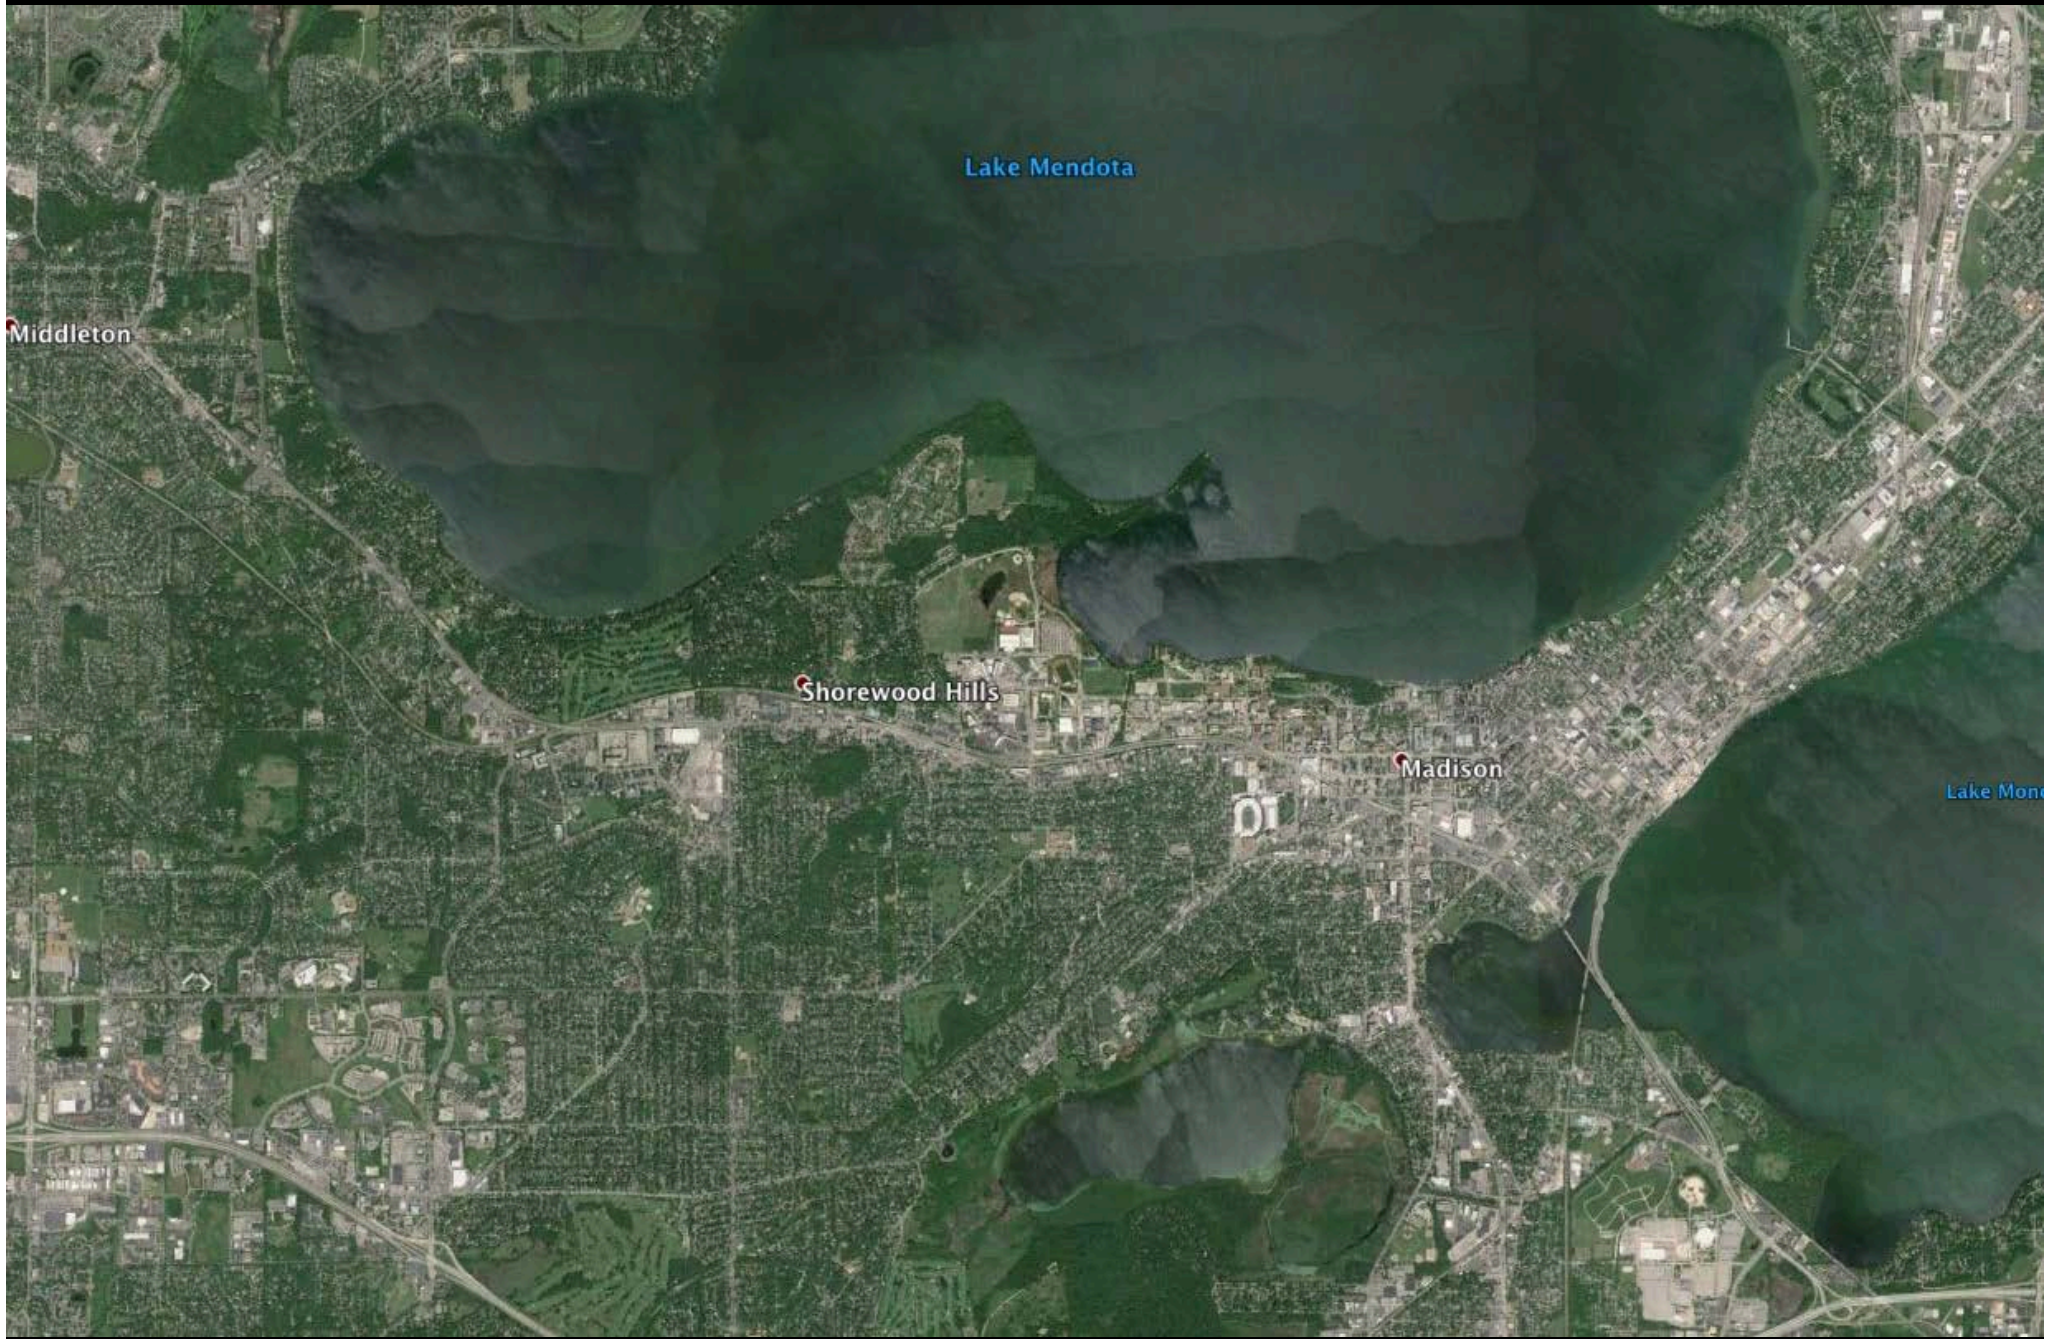

Madison Before It Was Car Country...

Madison
15 Minute Topographic
USGS Quadrangle Map
1890

Madison
15 Minute Topographic
USGS Quadrangle Map
1904

Lake Mendota

Middleton

Shorewood Hills

Madison

Lake Monona

9/5/1955

9/24/1949

2015

2015

(with thanks to Josie Sajbel for map labeling)

3/16/2000

3/16/2000

9/11/1976

A Transect of American Cultural Landscapes