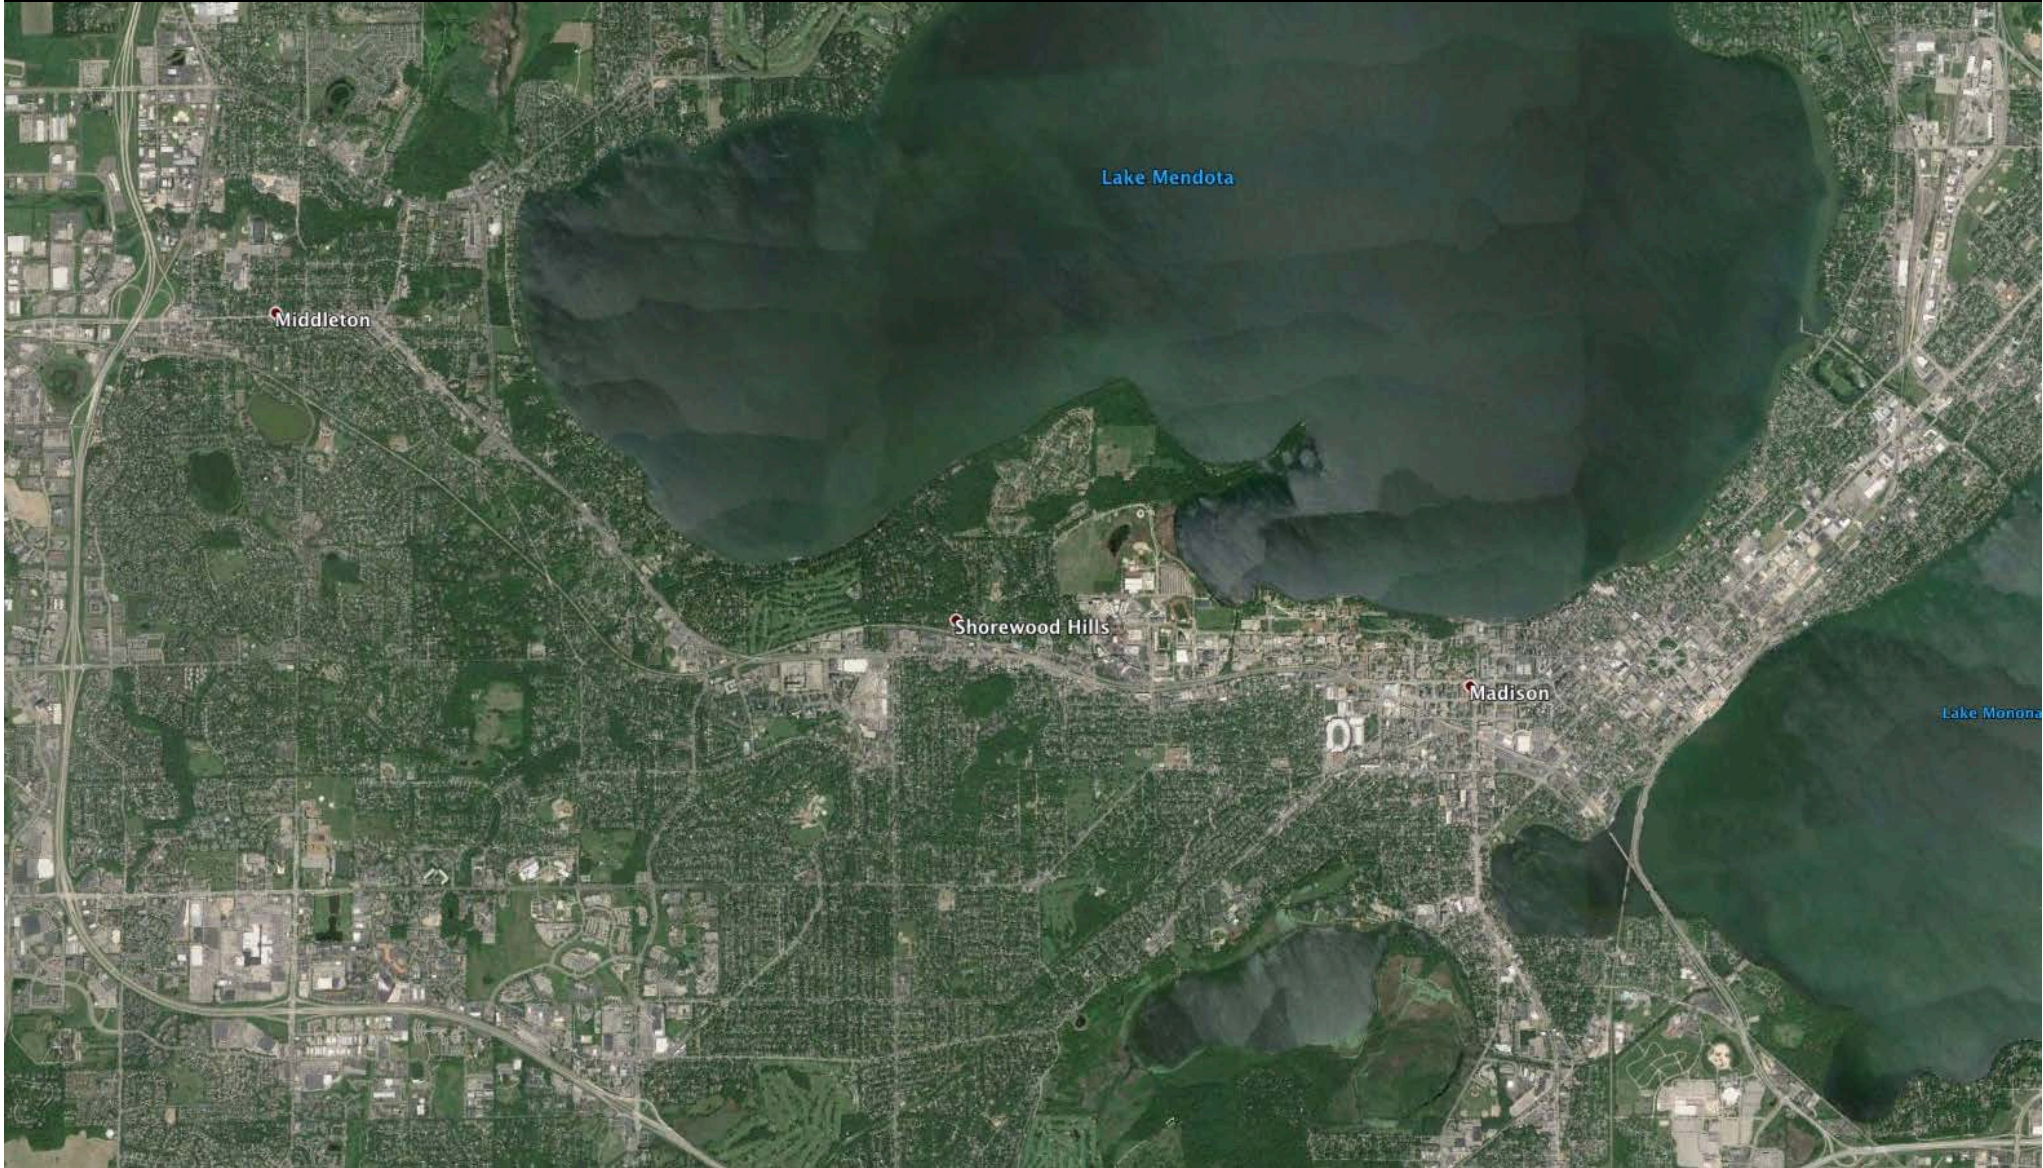

Kevin Lynch
What Time Is This
Place?
1973

2014