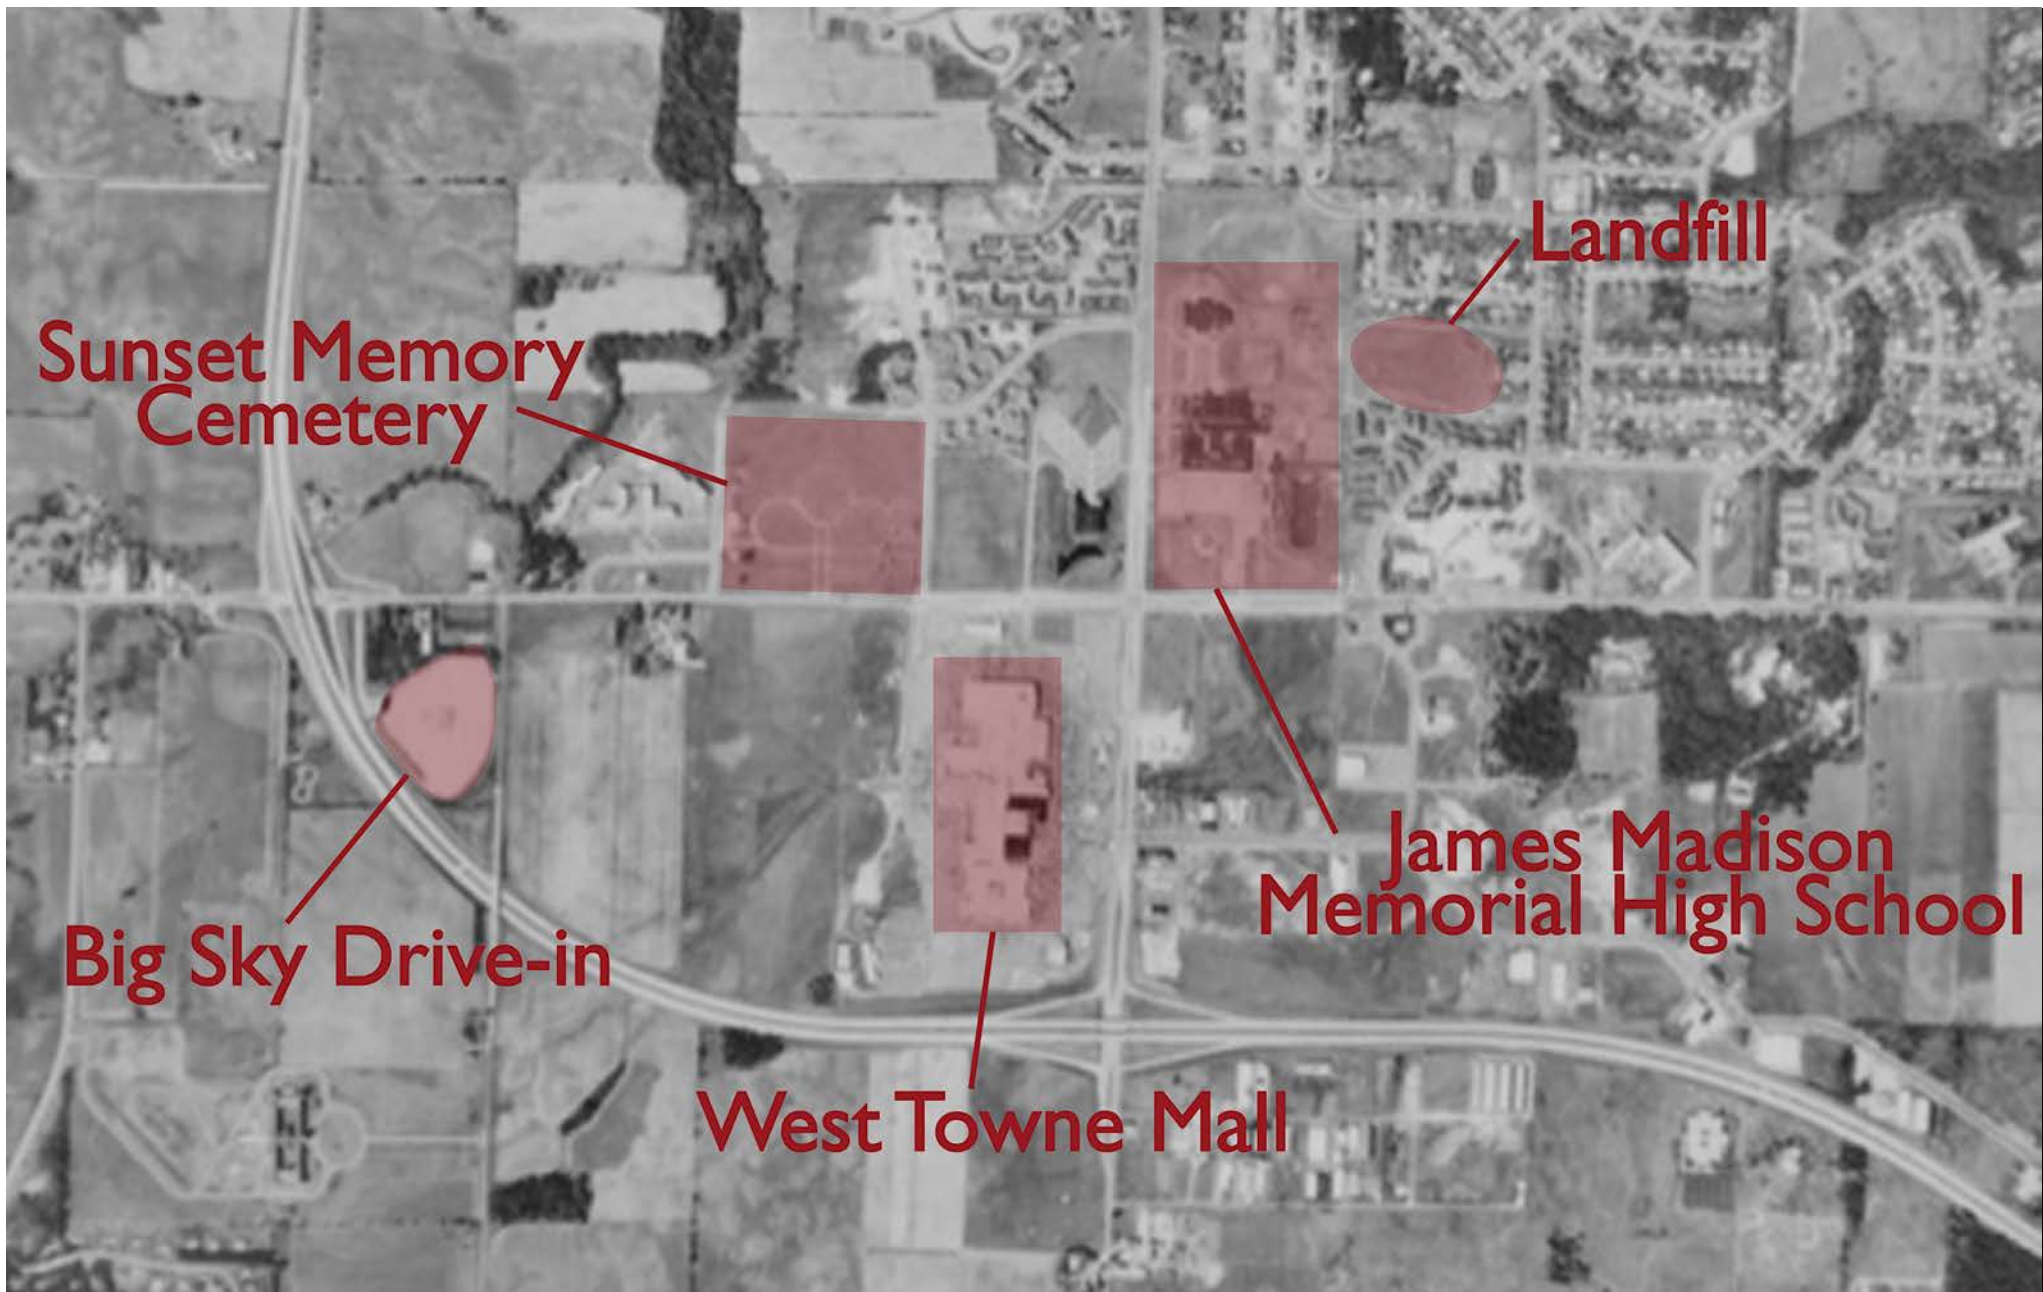

Madison Before It Was Car Country...

Madison
15 Minute Topographic
USGS Quadrangle Map
1890

Madison
15 Minute Topographic
USGS Quadrangle Map
1904

Lake Mendota

Middleton

Shorewood Hills

Madison

Lake Monona

9/5/1955

9/24/1949

2015

2015

(with thanks to Josie Sajbel for map labeling)

3/16/2000

3/16/2000

9/11/1976

9/11/1976

9/4/1968

Sunset Memory
Cemetery

Landfill

Big Sky Drive-in

James Madison
Memorial High School

9/4/1968

Look
Over
Here

A Transect of American Cultural Landscapes